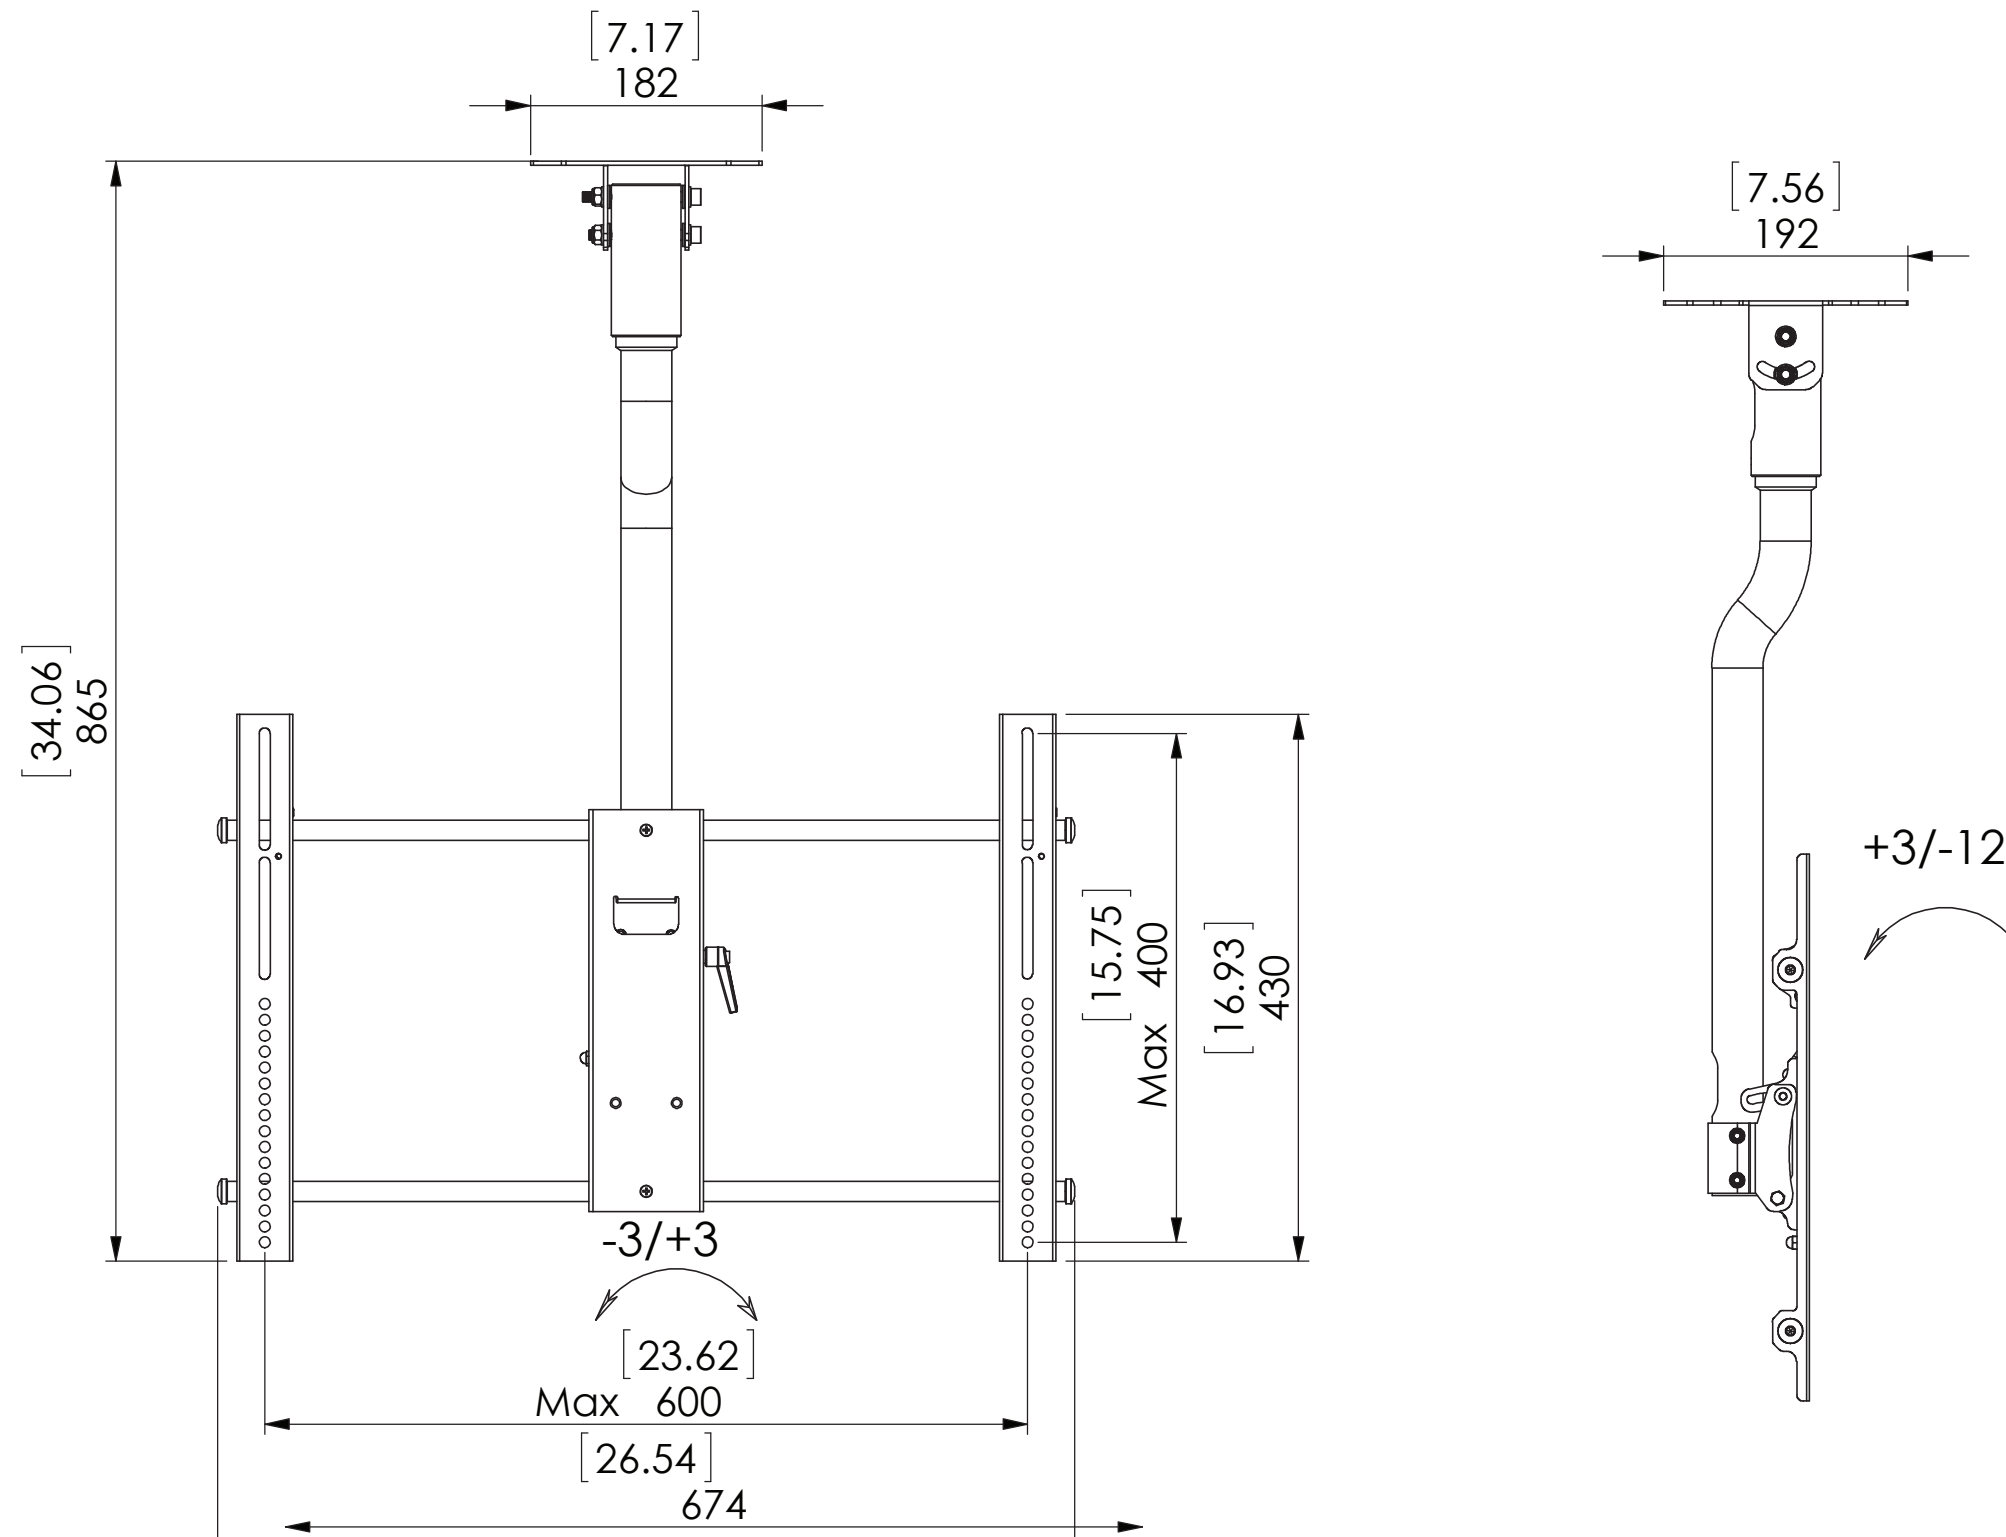

REDLCM125

- VESA STANDARD COMPATIBILITY
(WIDTH X HEIGHT): 100 X 100 TO 600 X 400 MM
- MAXIMUM VESA MOUNTING CONFIGURATION: 600 X 400 MM
- SCREEN SIZE COMPATIBILITY: MOST 37" - 70" SCREENS
- MAXIMUM WEIGHT CAPACITY: 125 LBS (56.7 KG)
- PRODUCT COLOR: BLACK
- VIEWING ANGLE: +3° to -12°